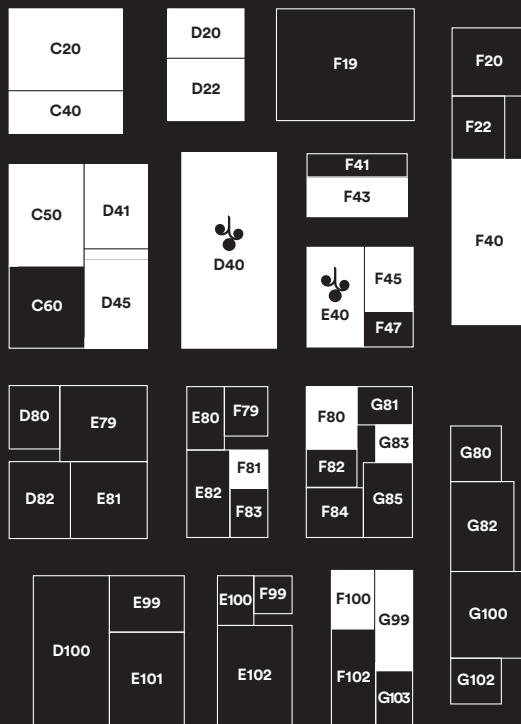

New Zealand Wine Pavilion

Hall 12 | Stand 12D40 & 12E40

New Zealand Wine
Altogether Unique.

Meeting Areas

Wineries

0. New Zealand Wine Team
1. Saint Clair Family Estate, Delta Estate Wines, Lake Chalice Wines, Marlborough Sun Wines
2. Yealands Wines
3. Booster Wine Group
4. Tiraki
5. Rock Ferry Wines
6. Man O War & Swiftsure Vineyards
7. Mount Riley Wines
8. Shed 530 Estate
9. Hāhā Wine
10. Ant Moore Brands
11. Clark Estate
12. Caythorpe Family Estate
13. Te Pā Family Vineyards
14. Te Kano Estate
15. New Zealand Trade & Enterprise
16. Craggy Range
17. Giesen Group Limited
18. Seifried Family Winemakers

New Zealand Wineries in Hall 12 *in alphabetical order*

- G99** Accolade Wines
- D22** Babich Wines
- F40** Boutinot
Heaphy Vineyard
- C20** Constellation Brands Europe
Kim Crawford, Selaks
- C40** Foley Family Wines
Dashwood, Grove Mill, Martinborough Vineyard, Mt Difficulty, Te Kairanga, Vavasour
- F80** Hill-Smith Family Estates
Nautilus
- F81** Lawson's Dry Hills Wines
- C50** Marisco Vineyards
- D20** Misty Cove Wine Group
- D40/E40** New Zealand Wine Pavilion
- D41** Rapaura Springs, Summerhouse Wine Co.
- F100** Rose Family Estate
Wairau River
- G83** The Wine Portfolio
- D45** Villa Maria Estate
- F45** Vinabonus Wine Imports of New Zealand
Astrolabe, Ata Rangi, Bilancia, Brightwater Gravels, No.1 Family Estate, Palliser Estate, Paritua, Quartz Reef, Rippon, Sheild, Spy Valley, Te Mata, Te Whare Ra, Dr Beak Gin
- F43** Vinultra