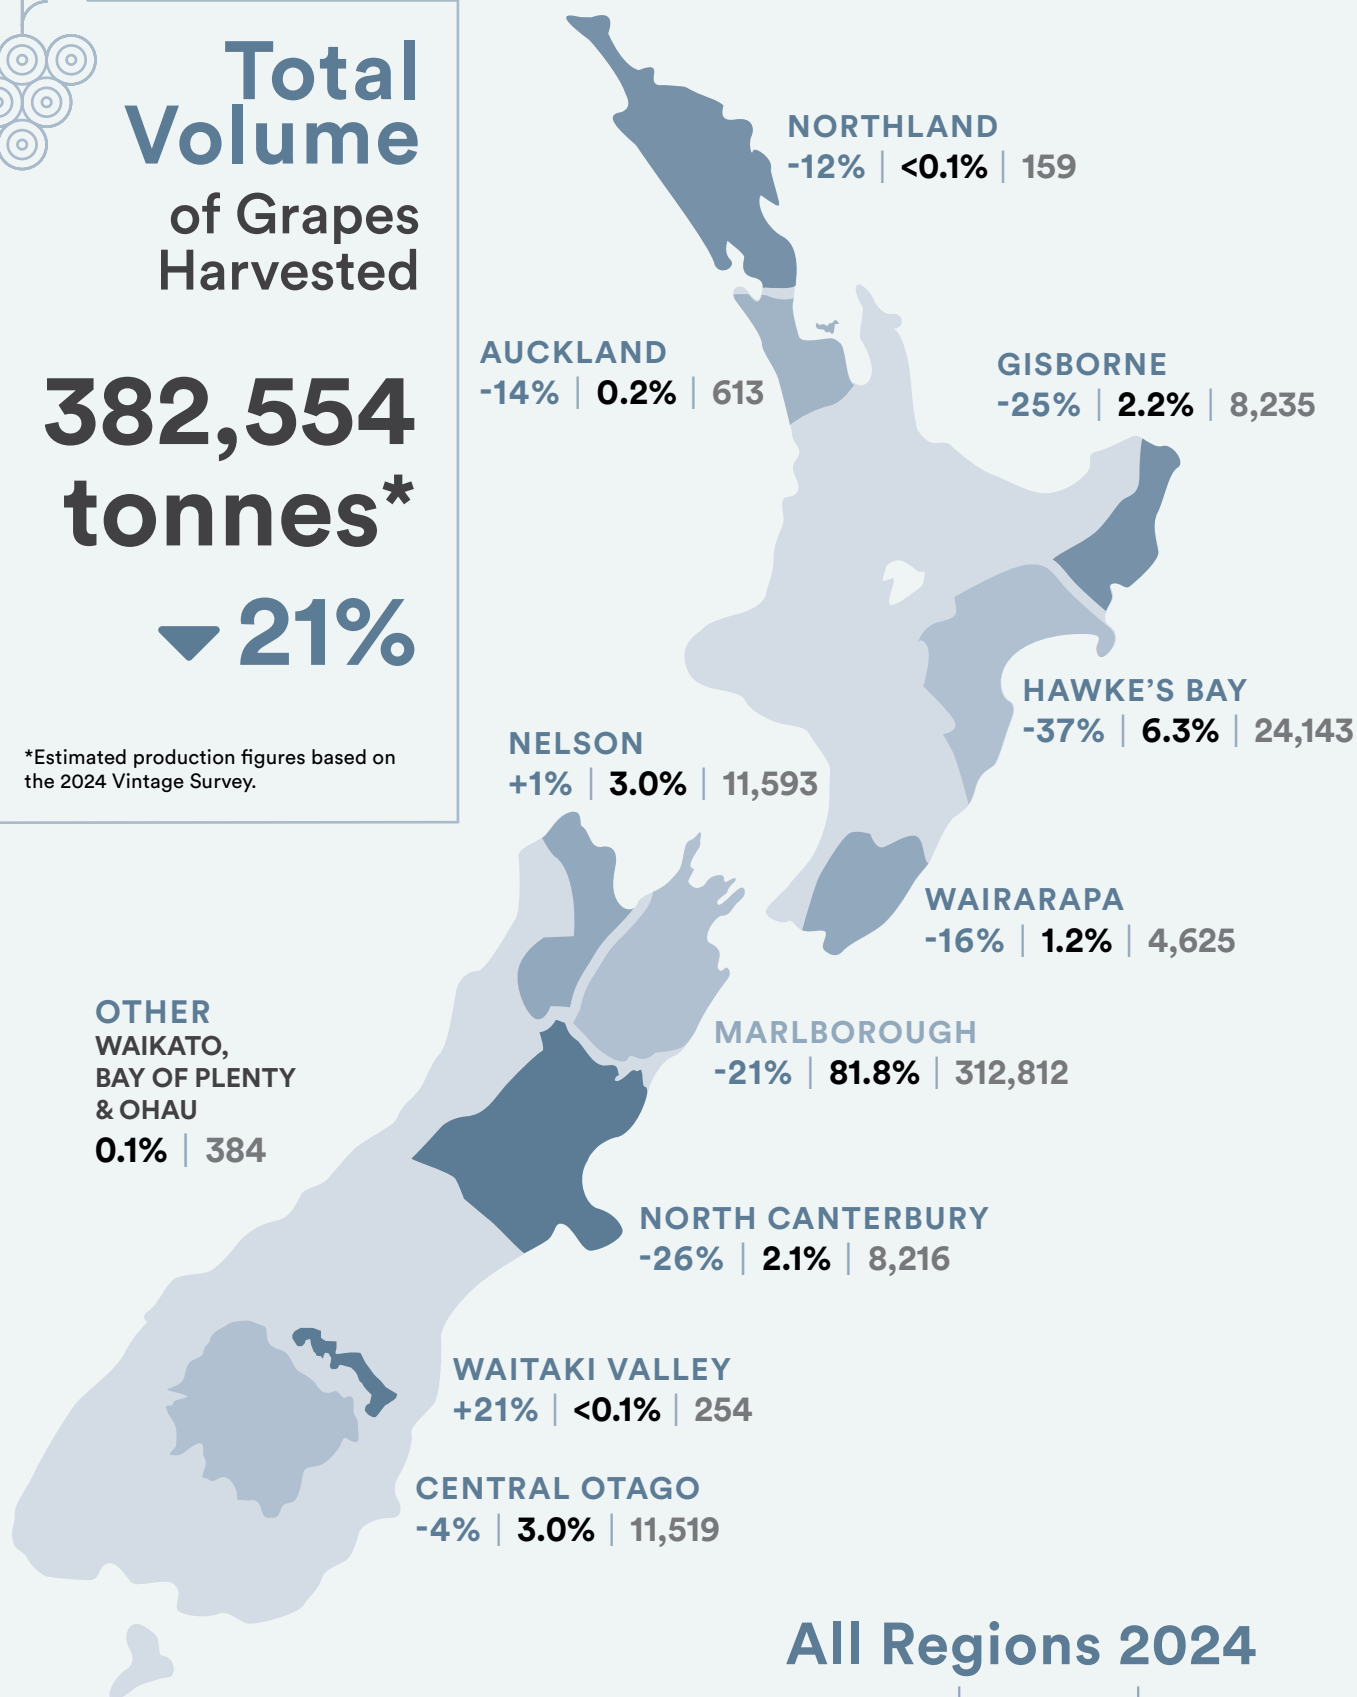

Vintage Indicators Region 2024

Total Volume of Grapes Harvested

382,554 tonnes*
▼ **21%**

*Estimated production figures based on the 2024 Vintage Survey.

All Regions 2024

% CHANGE ON PREVIOUS VINTAGE	% OF TOTAL HARVEST	TONNAGE PER REGION
------------------------------	--------------------	--------------------